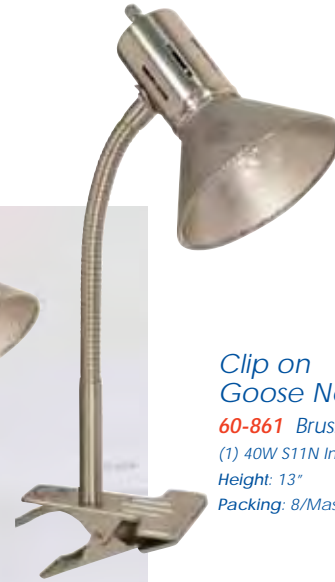

floor & Desk Lamps

desk lamps & specialty lighting

*Halogen Clip on
Goose Neck Lamp*

60-851 Brushed Nickel
(1) 35W GU10 Included
Height: 13"
Packing: 12/Master

*Halogen
Pin Up Lamp*

60-852 Brushed Nickel
(1) 35W GU10 Included
Height: 13"
Packing: 12/Master

*Halogen
Clip On Lamp*

60-850 Brushed Nickel
(1) 35W GU10 Included
Height: 7"
Packing: 12/Master
Clam shell blister

*Halogen
Goose Neck
Desk Lamp*

60-853 Brushed Nickel
(1) 35W GU10 Included
Height: 13"
Packing: 8/Master

*Halogen
Goose Neck
Floor Lamp*

60-854 Brushed Nickel
(1) 35W GU10 Included
Height: 64"
Packing: 2/Master

floor & Desk Lamps

desk lamps & specialty lighting

*Clip on
Goose Neck Lamp*
60-861 Brushed Nickel
(1) 40W S11N Included
Height: 13"
Packing: 8/Master

*Small Goose Neck
Desk Lamp*
60-862 Brushed Nickel
(1) 40W S11N Included
Height: 13"
Packing: 12/Master

*Small
Drafting Lamp*
60-863 Brushed Nickel
(1) 40W S11N Included
Height: 21"
Packing: 4/Master

*Goose Neck
Floor Lamp*
60-864 Brushed Nickel
(1) 40W S11N Included
Height: 64"
Packing: 2/Master